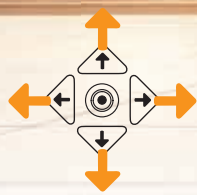

REPORT

Type 12.61 and 12.62 Weekly time switch
Type 12.A1 and 12.A2 'Astro' time switch

A step forward for easier, quick and flexible programming
Right from your smartphone

With NFC technology and "Finder Toolbox" Android App

Two programming modes:

"Classic"
mode via
the joystick

"Smart"
mode via smartphones with
NFC communication using
Finder toolbox Android App.

Type 12.61

Type 12.A2

Features

- Versions with 1 or 2 contacts - 16 A
- Functions:
  - Astro program: calculation of sunrise and sunset times through date, time and location coordinates
  - Switch ON/Switch OFF with a minimum interval setting of 1 minute
  - Pulse from 1 second to 59 minutes
- Internal battery for set-up and programming without supply, easily replaceable
- 50 memory location
- Automatic adjustment for daylight saving
- Wide backlit display